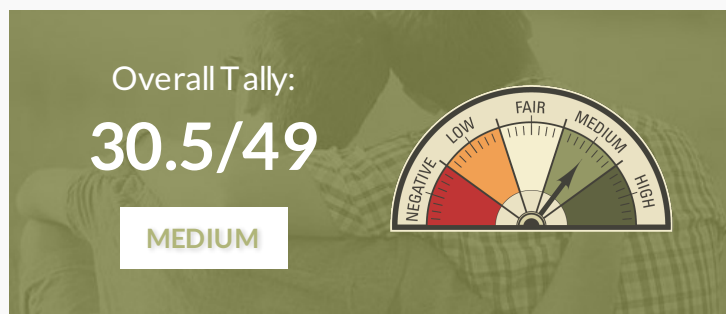

DELAWARE'S EQUALITY PROFILE

Quick Facts About Delaware

Delaware's LGBTQ Policy Tally

MAP's "LGBTQ Policy Tally" examines each state's LGBTQ policy climate, as measured by over 50 pro- or anti-LGBTQ laws and policies. These laws are grouped into seven major categories: relationship and parental recognition; non-discrimination; religious exemptions; LGBTQ youth; healthcare; criminal justice; and the ability for transgender people to correct name and gender markers on identity documents. See the state's full profile for more detailed information.