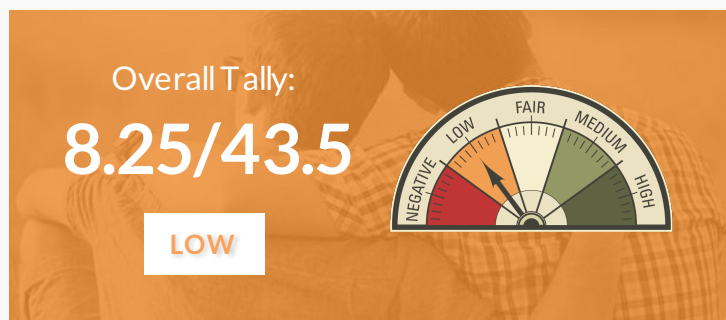

# NORTH DAKOTA'S EQUALITY PROFILE

## North Dakota's LGBTQ Policy Tally

MAP's "LGBTQ Policy Tally" examines each state's LGBTQ policy climate, as measured by over 35 pro- or anti-LGBTQ laws and policies. These laws are grouped into seven major categories: relationship and parental recognition; non-discrimination; religious exemptions; LGBTQ youth; healthcare; criminal justice; and the ability for transgender people to correct name and gender markers on identity documents. See the state's full profile for more detailed information.